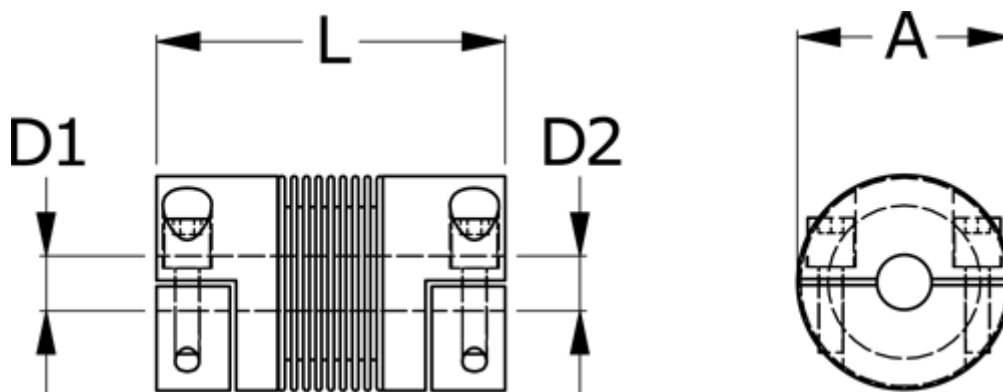

Data Sheet

Article number: 33302H00100260607

Description: Bellow coupling type 2H size10
Length 26 mm, bore 6/7 mm

Measures

A	= 15.5
D1	= 6
D2	= 7
L	= 26
Nom. torque NM (Tkn)	= 1